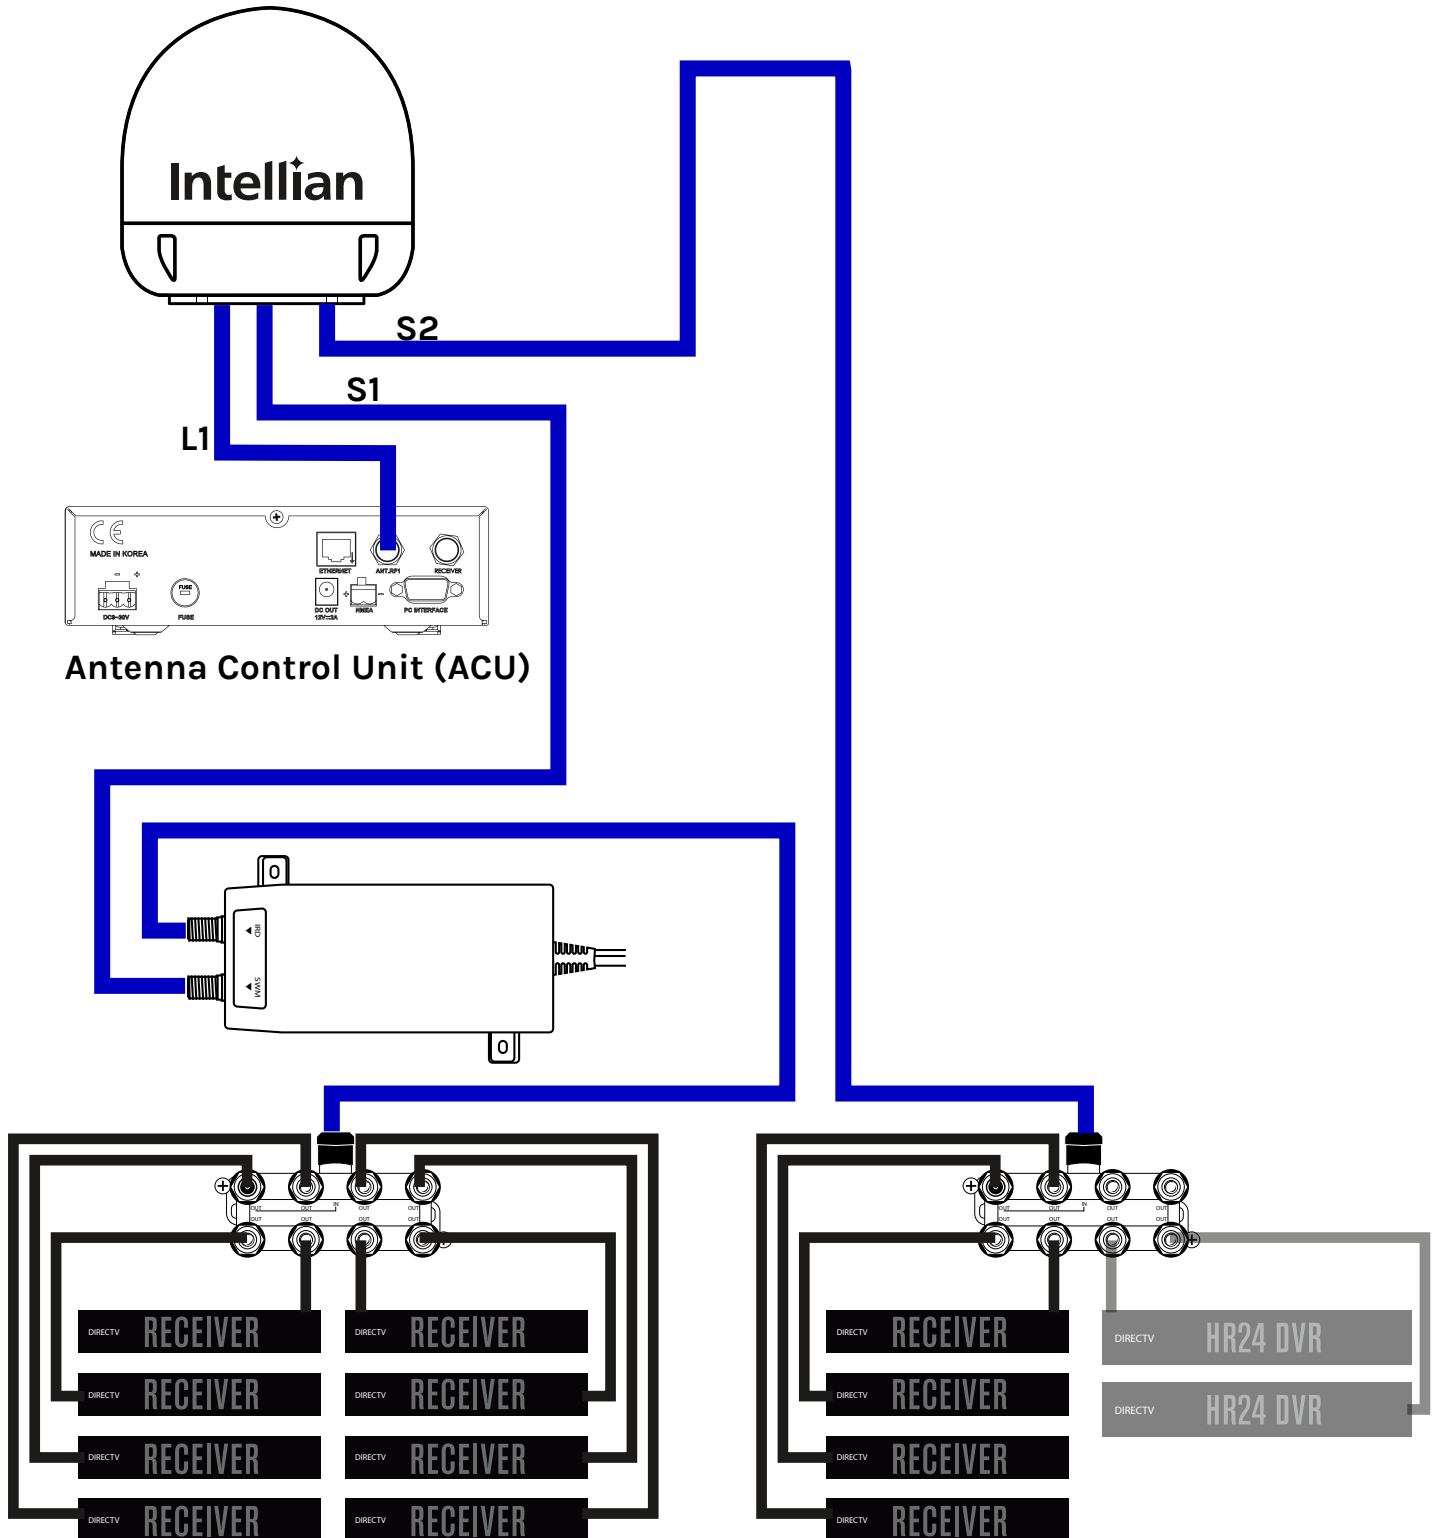

BASIC INSTALLATION: S6HD MARINE SATELLITE SYSTEM

Note: Feed 8 tuners to each splitter. Each receiver counts as one tuner, while each DVR counts as two tuners. A total of 16 tuners are supported in the basic configuration.