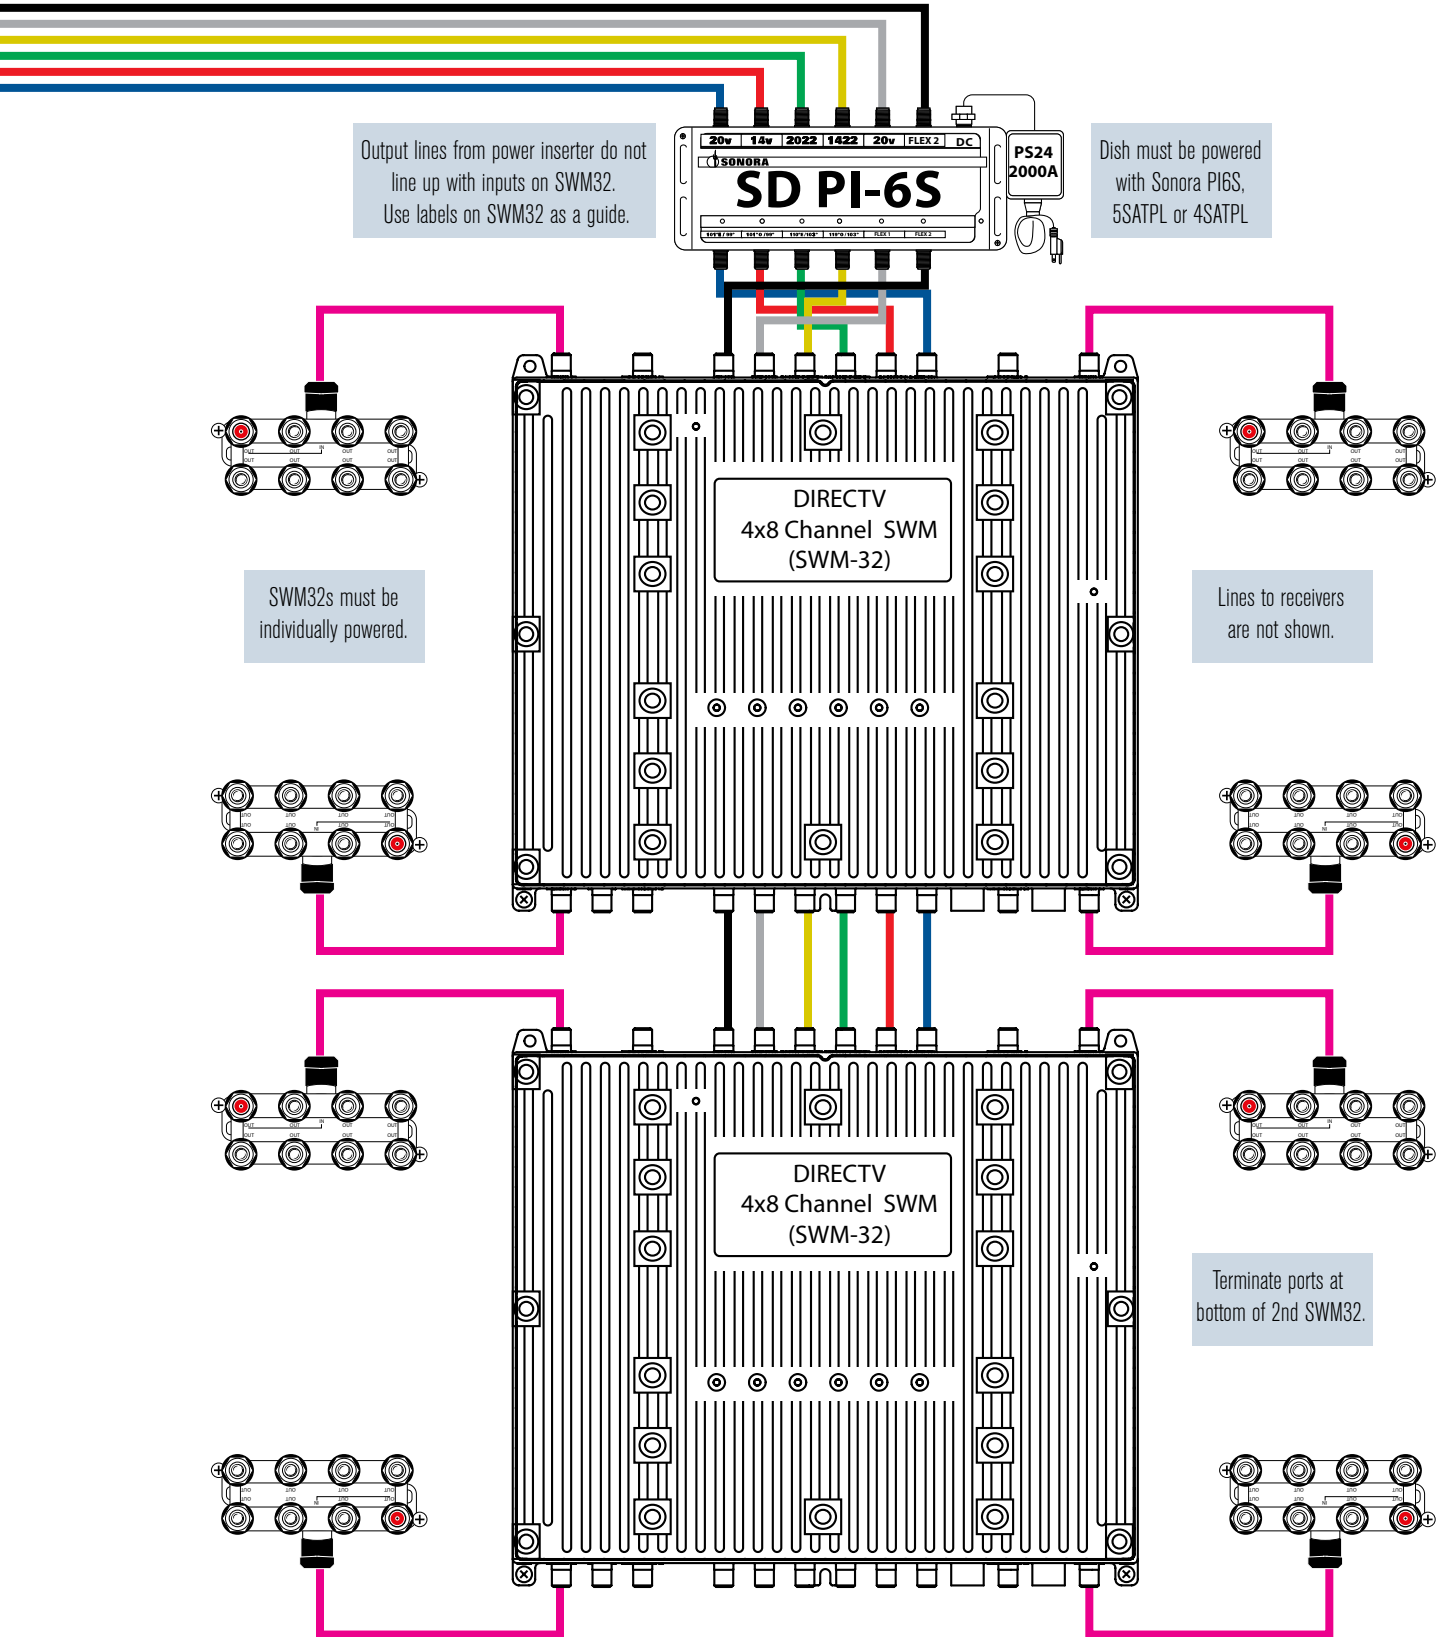

CASCADING A SWM-32

Up to 64 tuners from a single set of satellite feeds

Project: Commercial Installation
 Document Date: April, 2015