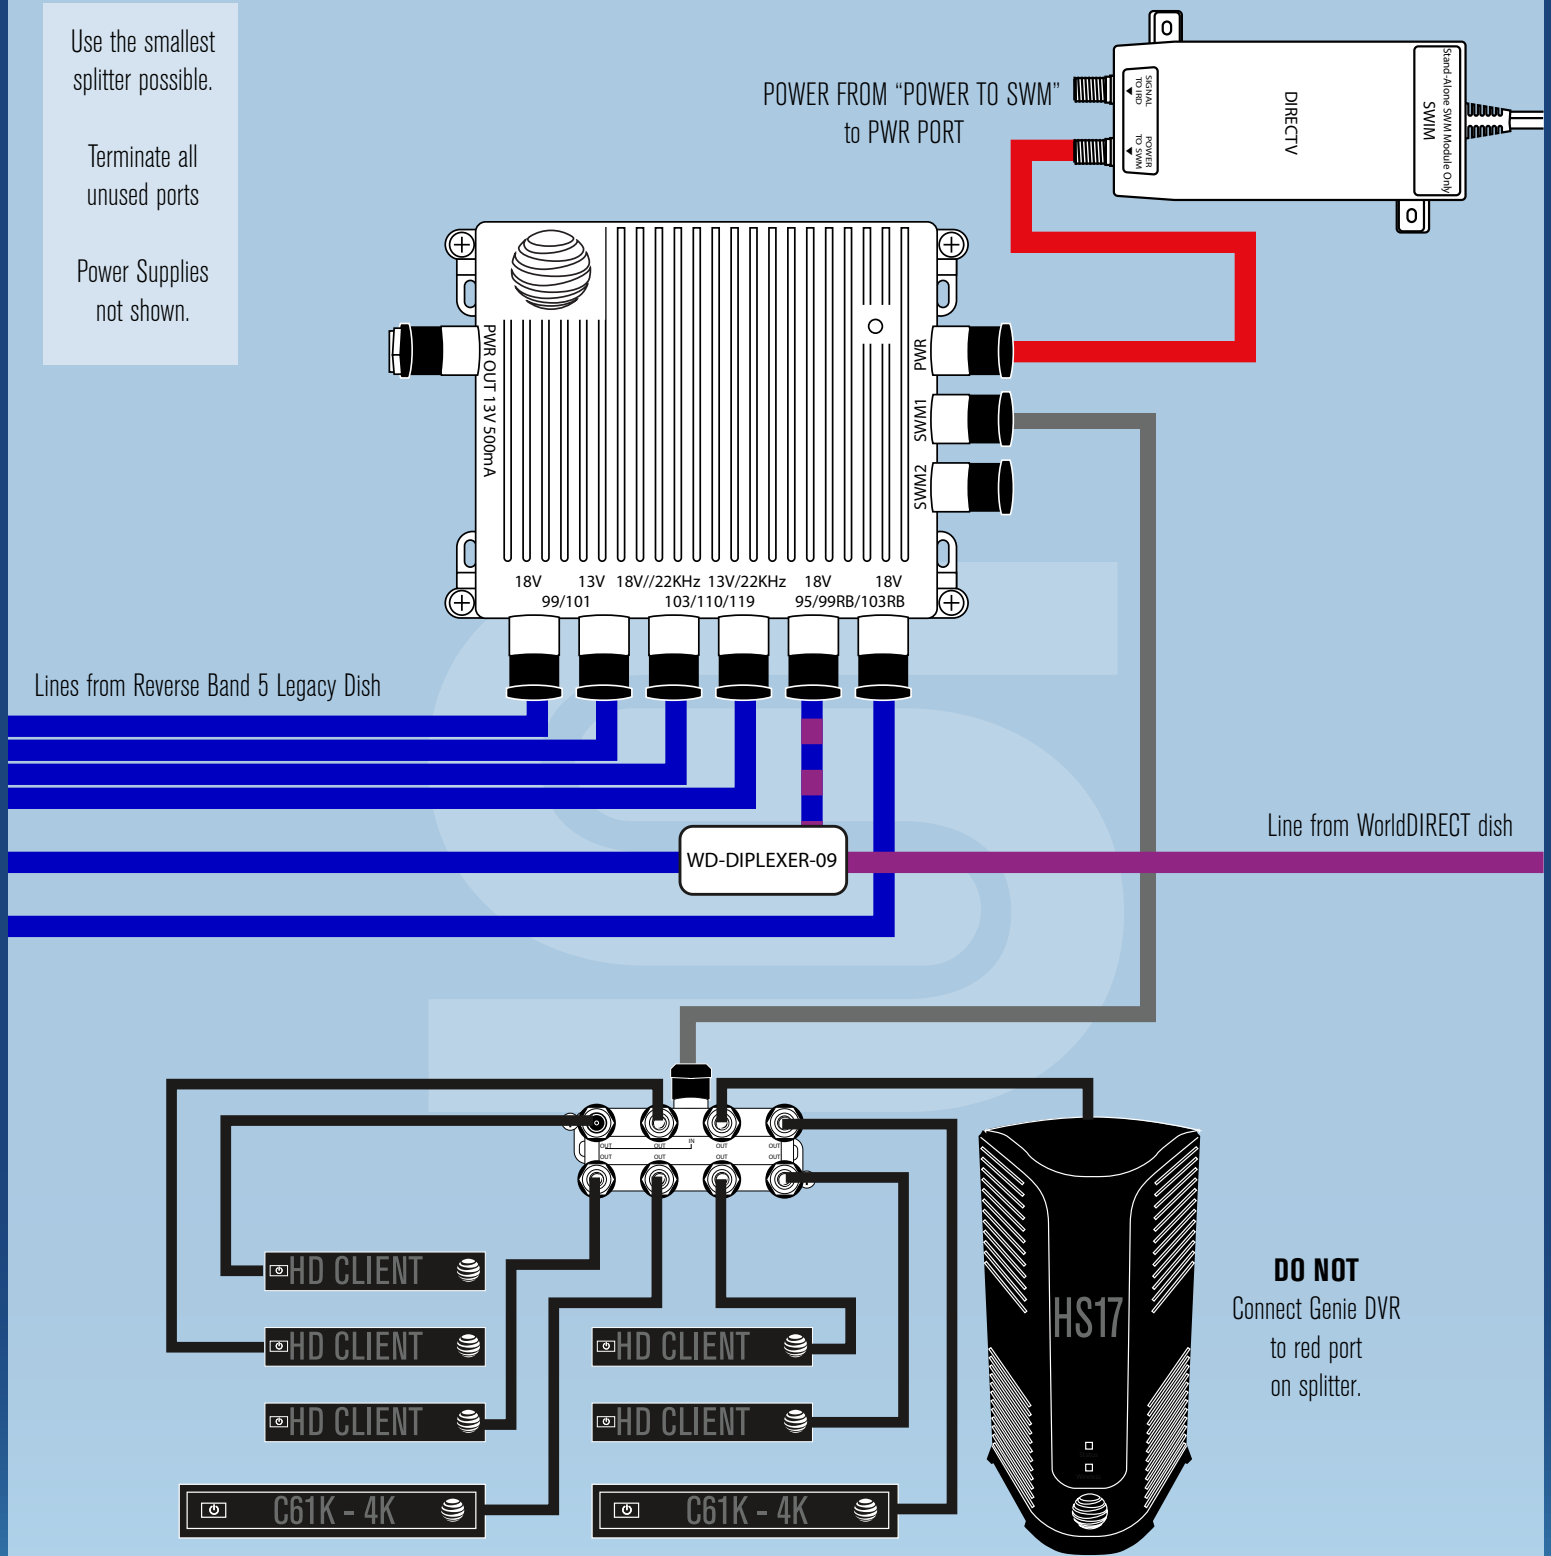

# ADVANCED INSTALLATION: DSWM-30

## INSTALLATION OF GENIE 2 WITH INTERNATIONAL DISH

Use the smallest splitter possible.

Terminate all unused ports

Power Supplies not shown.

POWER FROM "POWER TO SWM" to PWR PORT

Lines from Reverse Band 5 Legacy Dish

WD-DIPLEXER-09

Line from WorldDIRECT dish

**DO NOT**  
Connect Genie DVR  
to red port  
on splitter.