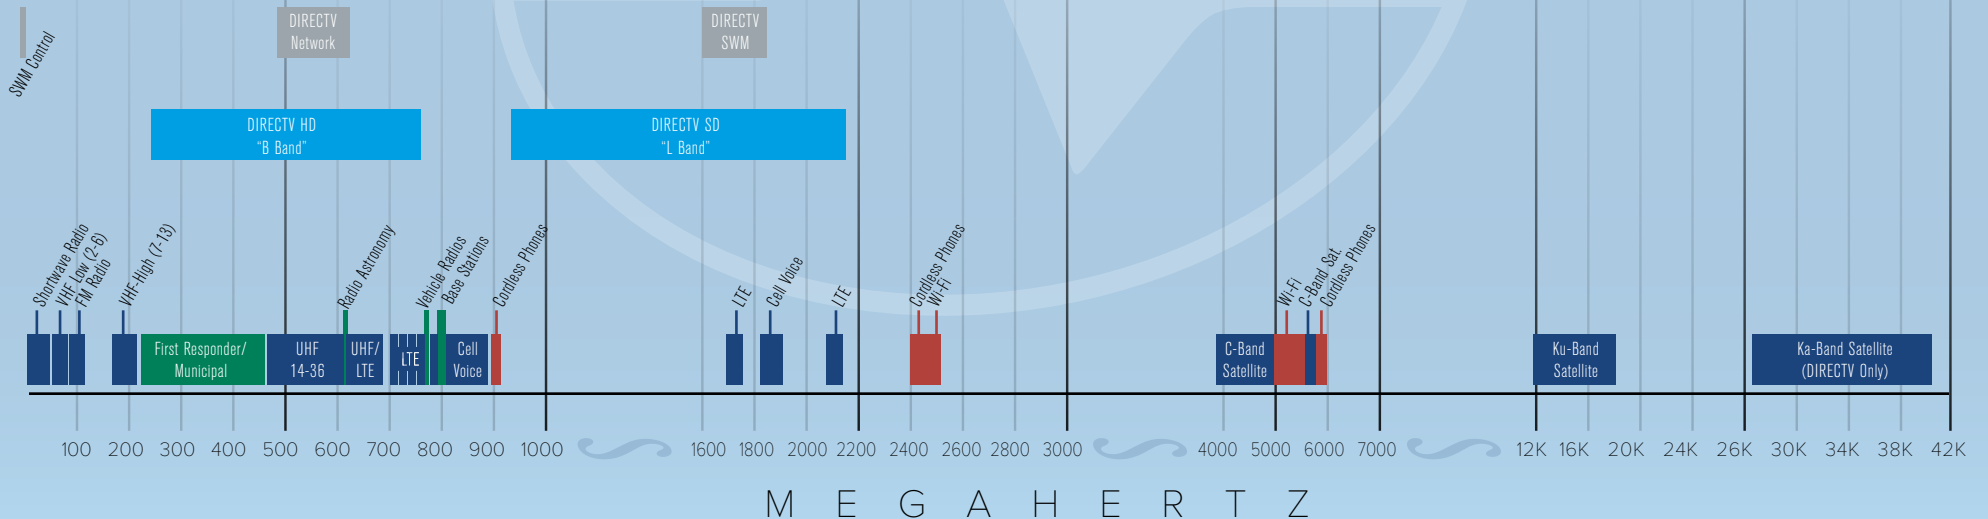

Type of Broadcast	Used For	Start	End
Verizon LTE Services	Cellular	777	787
First Responder Base Stations	Government	800	815
Cellular Voice (all carriers)	Cellular	824	894
Cordless Phone (older phones)	Home Use	902	928
DIRECTV SWM	Satellite	1600	1840
DIRECTV "L Band" (mostly SD)	Satellite	1650	2150
AWS LTE Services (all carriers)	Cellular	1710	1755
Cellular Voice (all carriers)	Cellular	1850	1910
AWS LTE Services (all carriers)	Cellular	2110	2155
Cordless Phone (newer phones)	Home Use	2400	2500
Wi-Fi (all standards)	Home Use	2400	2500
Large dishes "C-Band" (obsolete)	Satellite	3900	6200
Wi-Fi (802.11n and 802.11ac only)	Home Use	5000	5100
Cordless Phone (extended range)	Home Use	5800	5900
Ku-Band (All satellite carriers)	Satellite	12000	18000
Ka-Band (DIRECTV Only)	Satellite	26500	40000

NOTES

All frequency ranges are shown in Megahertz (MHz.)

Frequencies not shown are for non-public or unlicensed use.

Frequency ranges are rounded to the nearest megahertz.

LEGEND

- Public Broadcasts (Radio/Television/Cell/Satellite)
- Government Broadcasts
- In-Home/Short-Range Broadcasts
- In-Home Satellite Wiring (Legacy)
- In-Home DIRECTV SWM Wiring