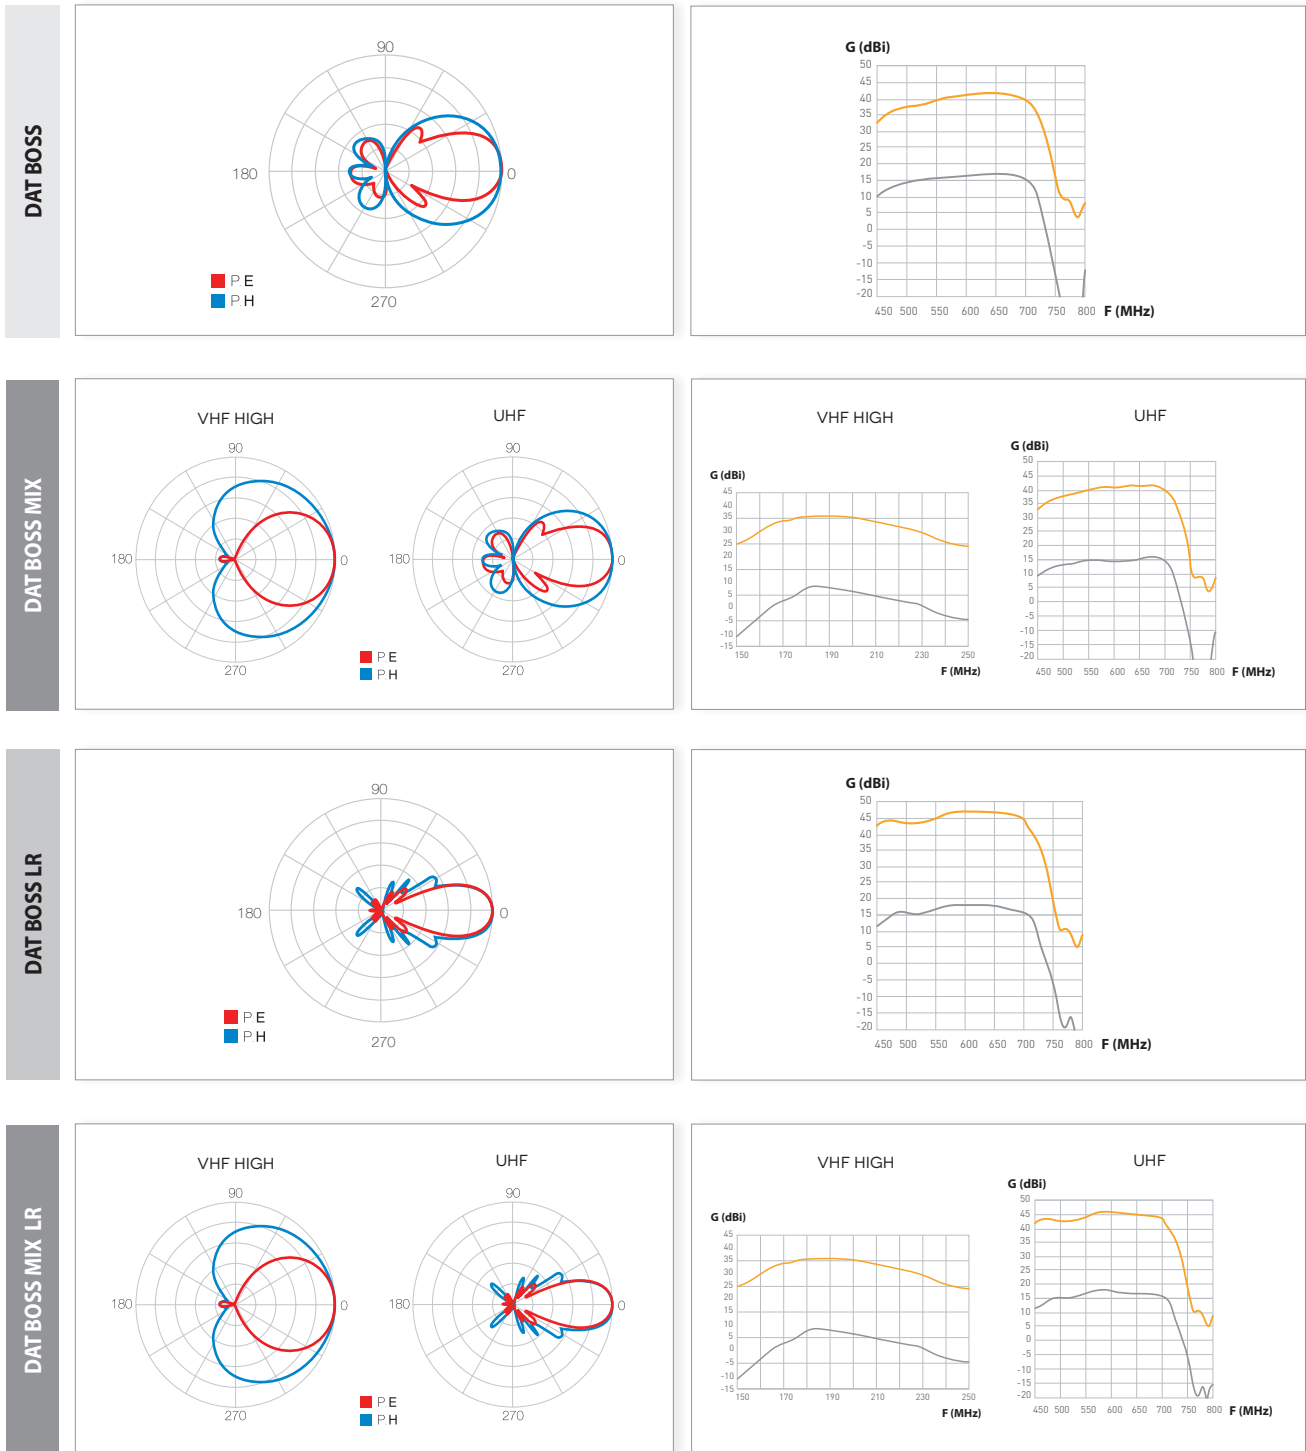

DAT BOSS ANTENNA WITH TFORCE TECHNOLOGY

■ BOSS ACTIVATED ■ BOSS DEACTIVATED