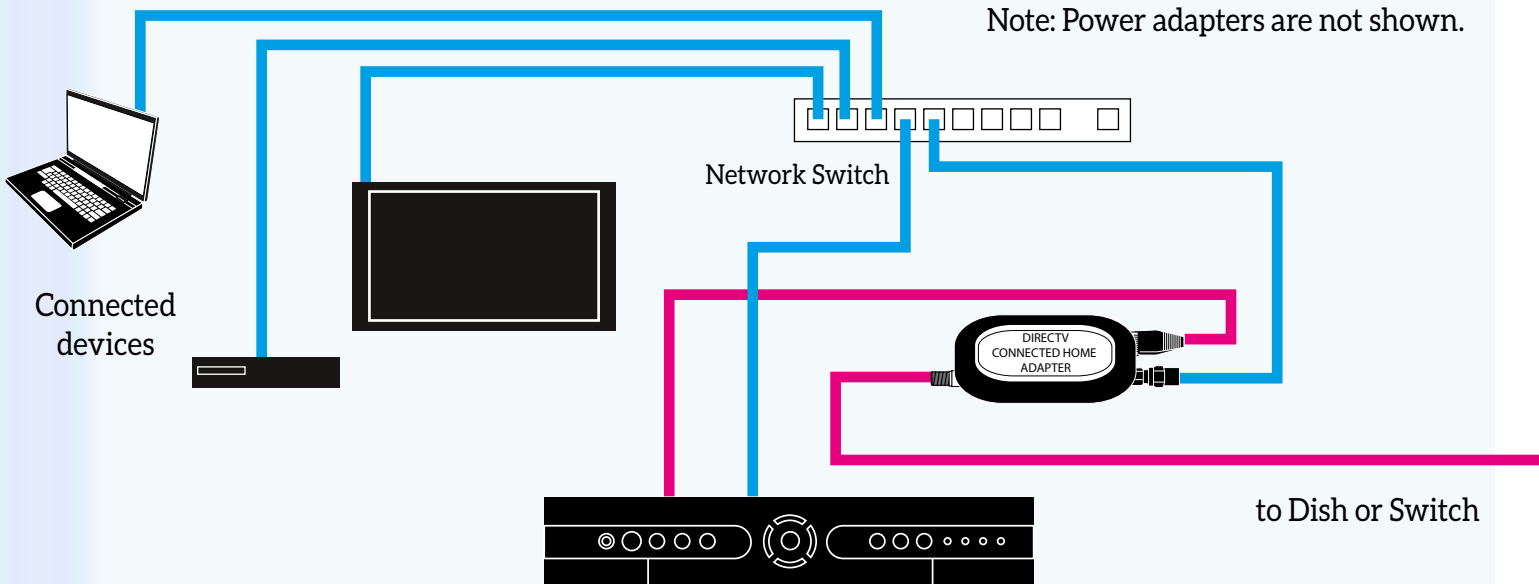

OPTION 2: For HR20, HR21, HR22, HR23, H21, H23, R22, and THR22 (TiVo) receivers

Note: Power adapters are not shown.

Project: Coax Networking
DOCUMENT DATE: January, 2014