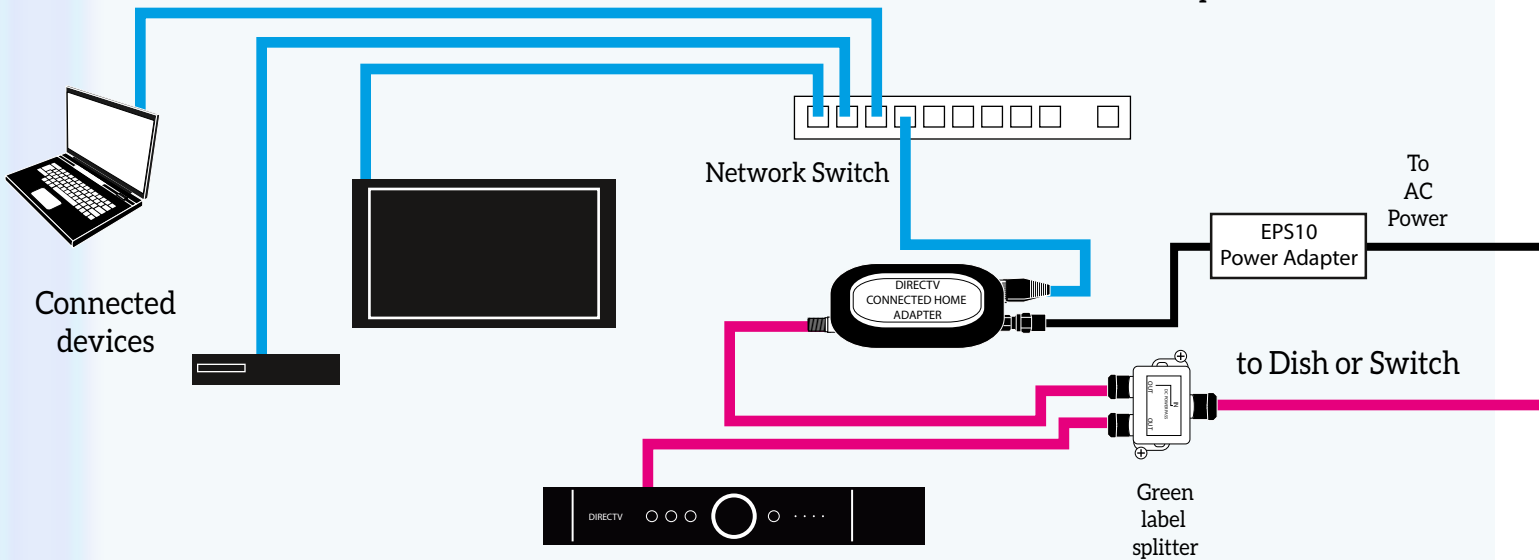

PROVIDING ETHERNET USING A DECA

Use a DECA Broadband or receiver DECA to connect all your devices

OPTION 1: For HR24, H24, and H25, as well as Genie DVRs

Note: Power adapters are not shown.

OPTION 2: For HR20, HR21, HR22, HR23, H21, H23, R22, and THR22 (TiVo) receivers