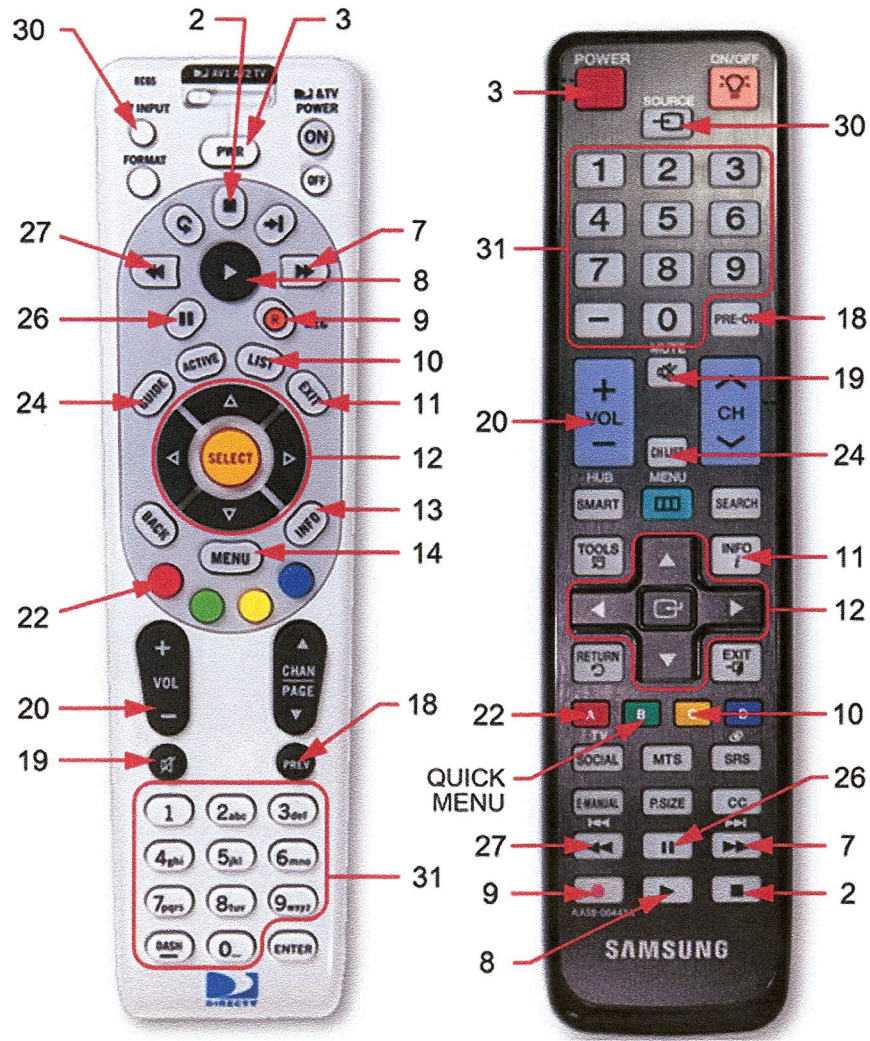

HR34 - RVU

What's Different?

1.	N/A in this figure	N/A in this figure
2.	STOP	Same function as the RC65
3.	POWER	Same function as the RC65
4.	N/A in this figure	N/A in this figure
5.	N/A in this figure	N/A in this figure
6.	N/A in this figure	N/A in this figure
7.	FAST FORWARD	Same function as the RC65
8.	PLAY	Same function as the RC65
9.	RECORD	Same function as the RC65
10.	LIST	Same function as the RC65
11.	EXIT	Same function as the RC65
12.	ARROWS & SELECT	Same function as the RC65
13.	INFO	Same function as the RC65
14.	MENU	Same function as the RC65
15.	N/A in this figure	N/A in this figure
16.	N/A in this figure	N/A in this figure
17.	N/A in this figure	N/A in this figure
18.	PREVIOUS	Same function as the RC65
19.	MUTE	Same function as the RC65
20.	VOLUME	Same function as the RC65
21.	N/A in this figure	N/A in this figure
22.	RED	Same function as the RC65
23.	N/A in this figure	N/A in this figure
24.	GUIDE	Same function as the RC65
25.	N/A in this figure	N/A in this figure
26.	PAUSE	Same function as the RC65
27.	REWIND	Same function as the RC65
28.	N/A in this figure	N/A in this figure
29.	N/A in this figure	N/A in this figure
30.	TV INPUT	Same function as the RC65
31.	NUMBER KEYS & DASH	Same function as the RC65