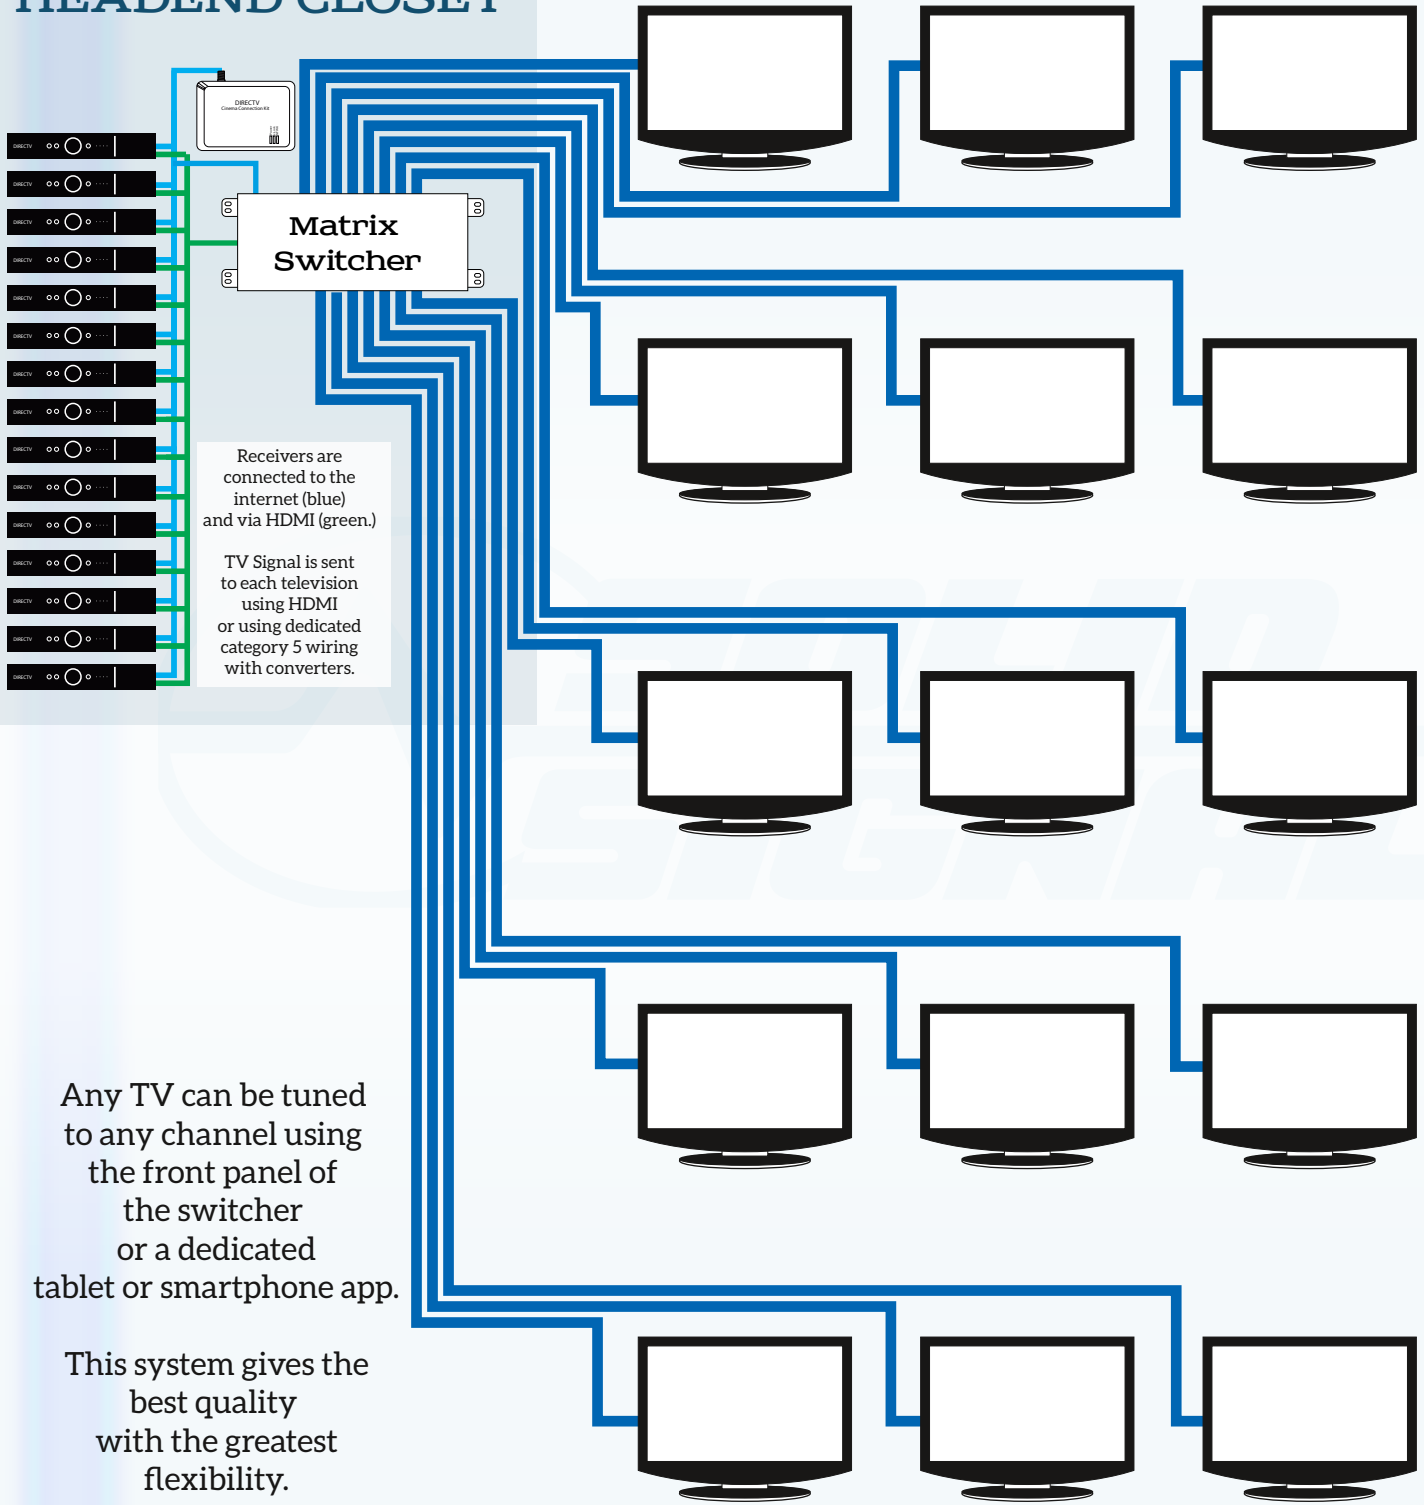

BAR/RESTAURANT SYSTEM

Hundreds of channels of DIRECTV served through a matrix switcher

HEADEND CLOSET

Professional Installation Required
DOCUMENT DATE: September, 2014