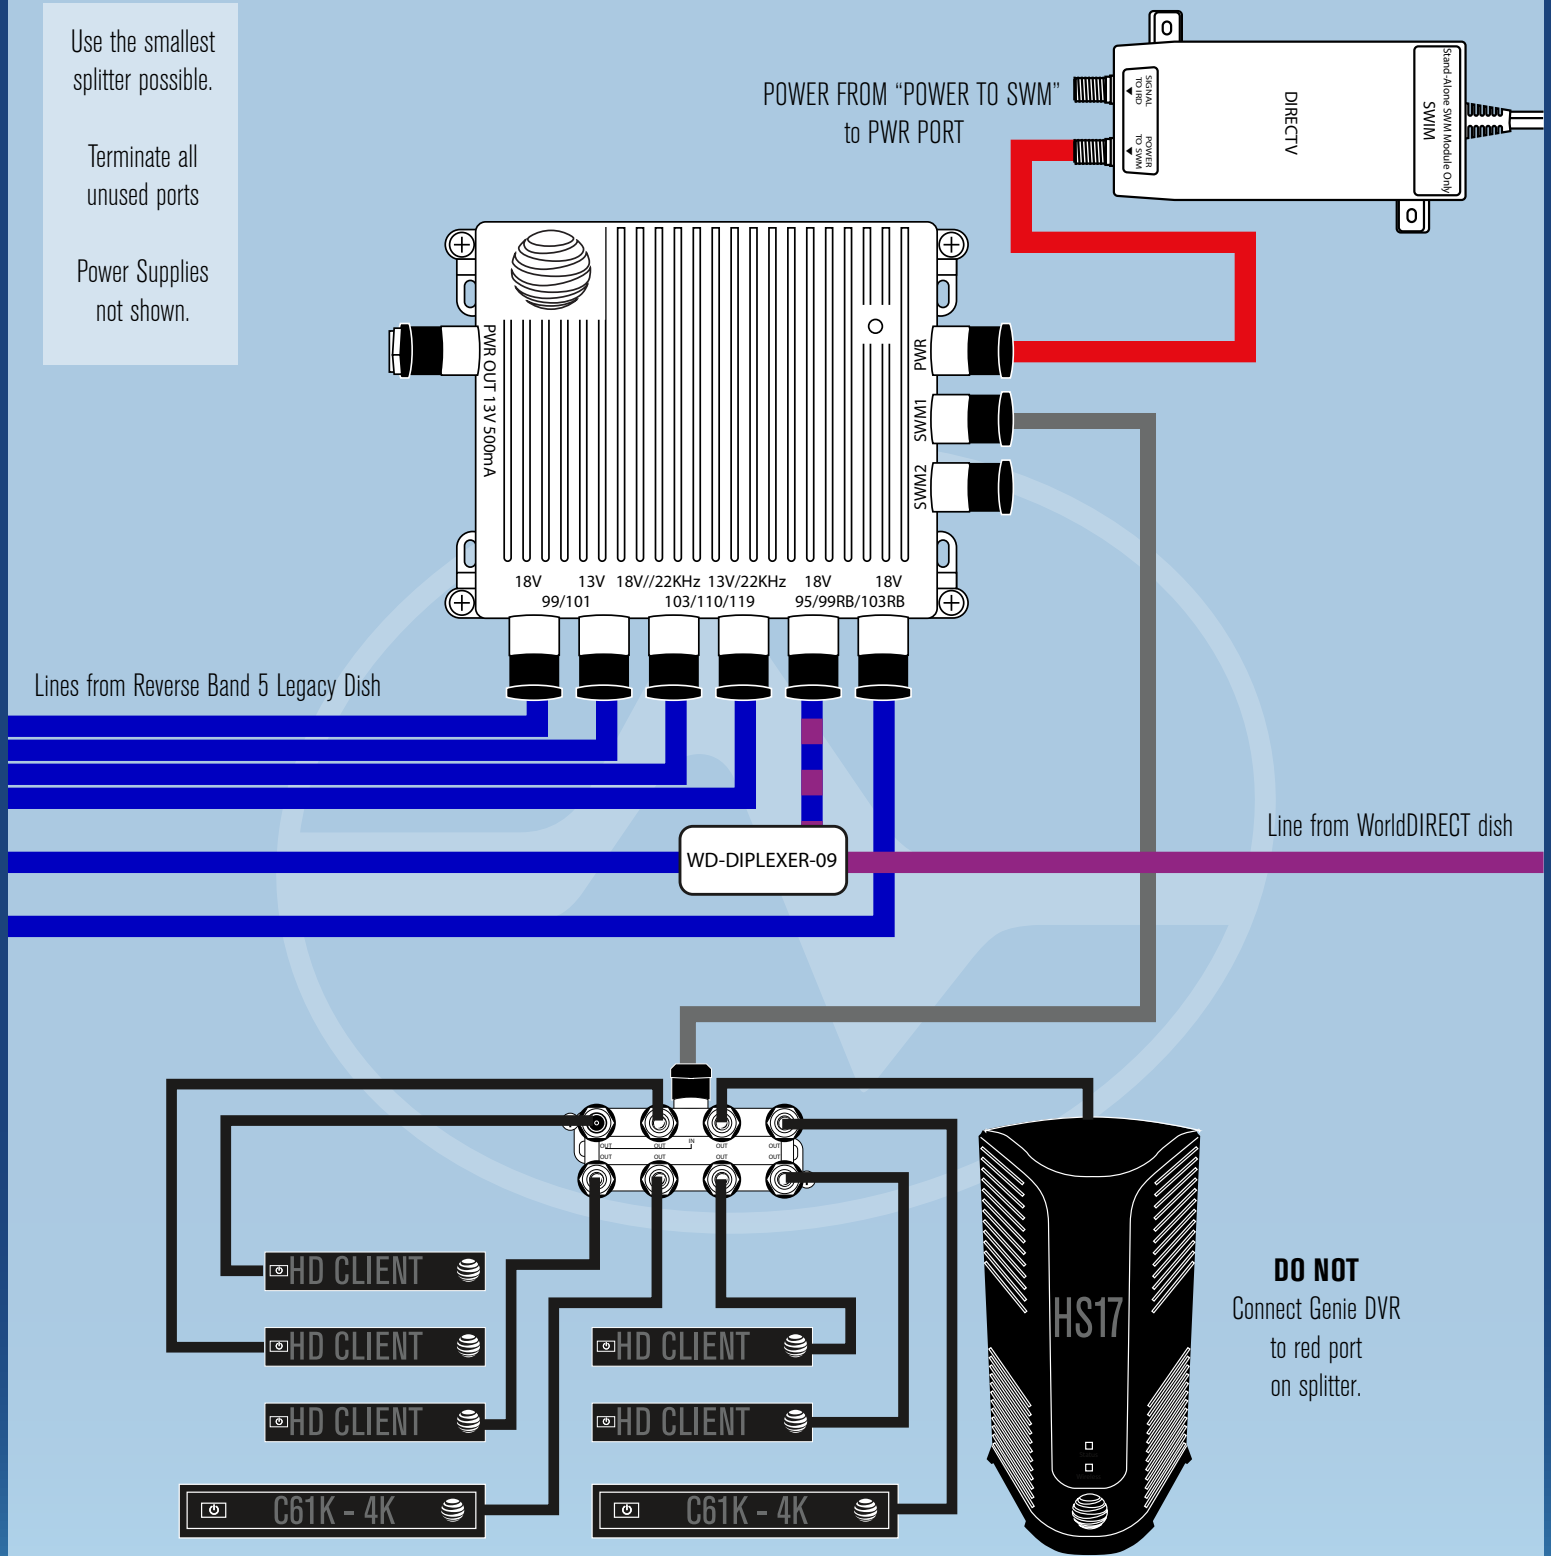

ADVANCED INSTALLATION: DSWM-30

INSTALLATION OF GENIE 2 WITH INTERNATIONAL DISH

Use the smallest splitter possible.

Terminate all unused ports

Power Supplies not shown.

JULY, 2017