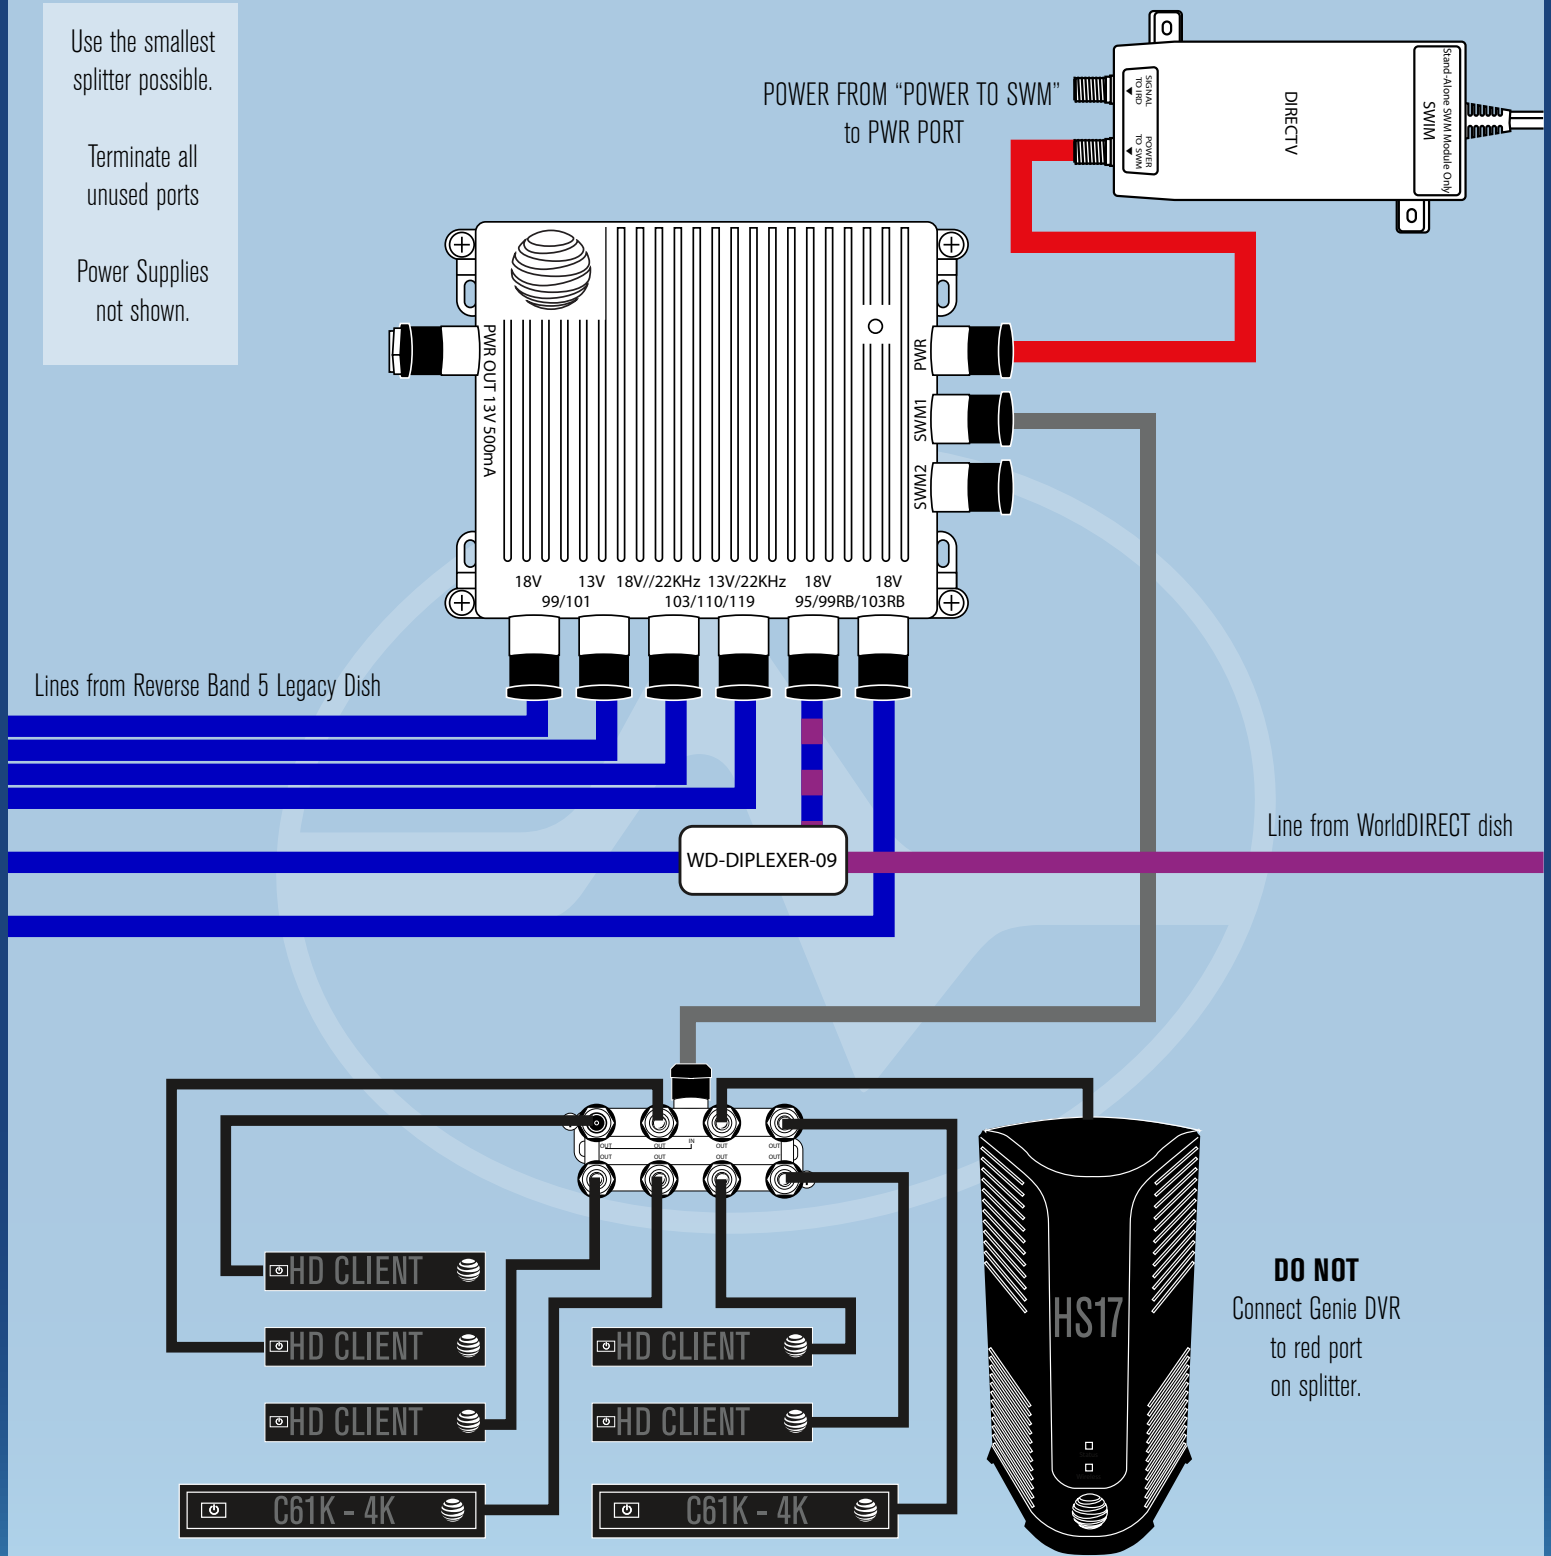

# ADVANCED INSTALLATION: DSWM-30

## INSTALLATION OF GENIE 2 WITH INTERNATIONAL DISH

Use the smallest splitter possible.

Terminate all unused ports

Power Supplies not shown.

JULY, 2017