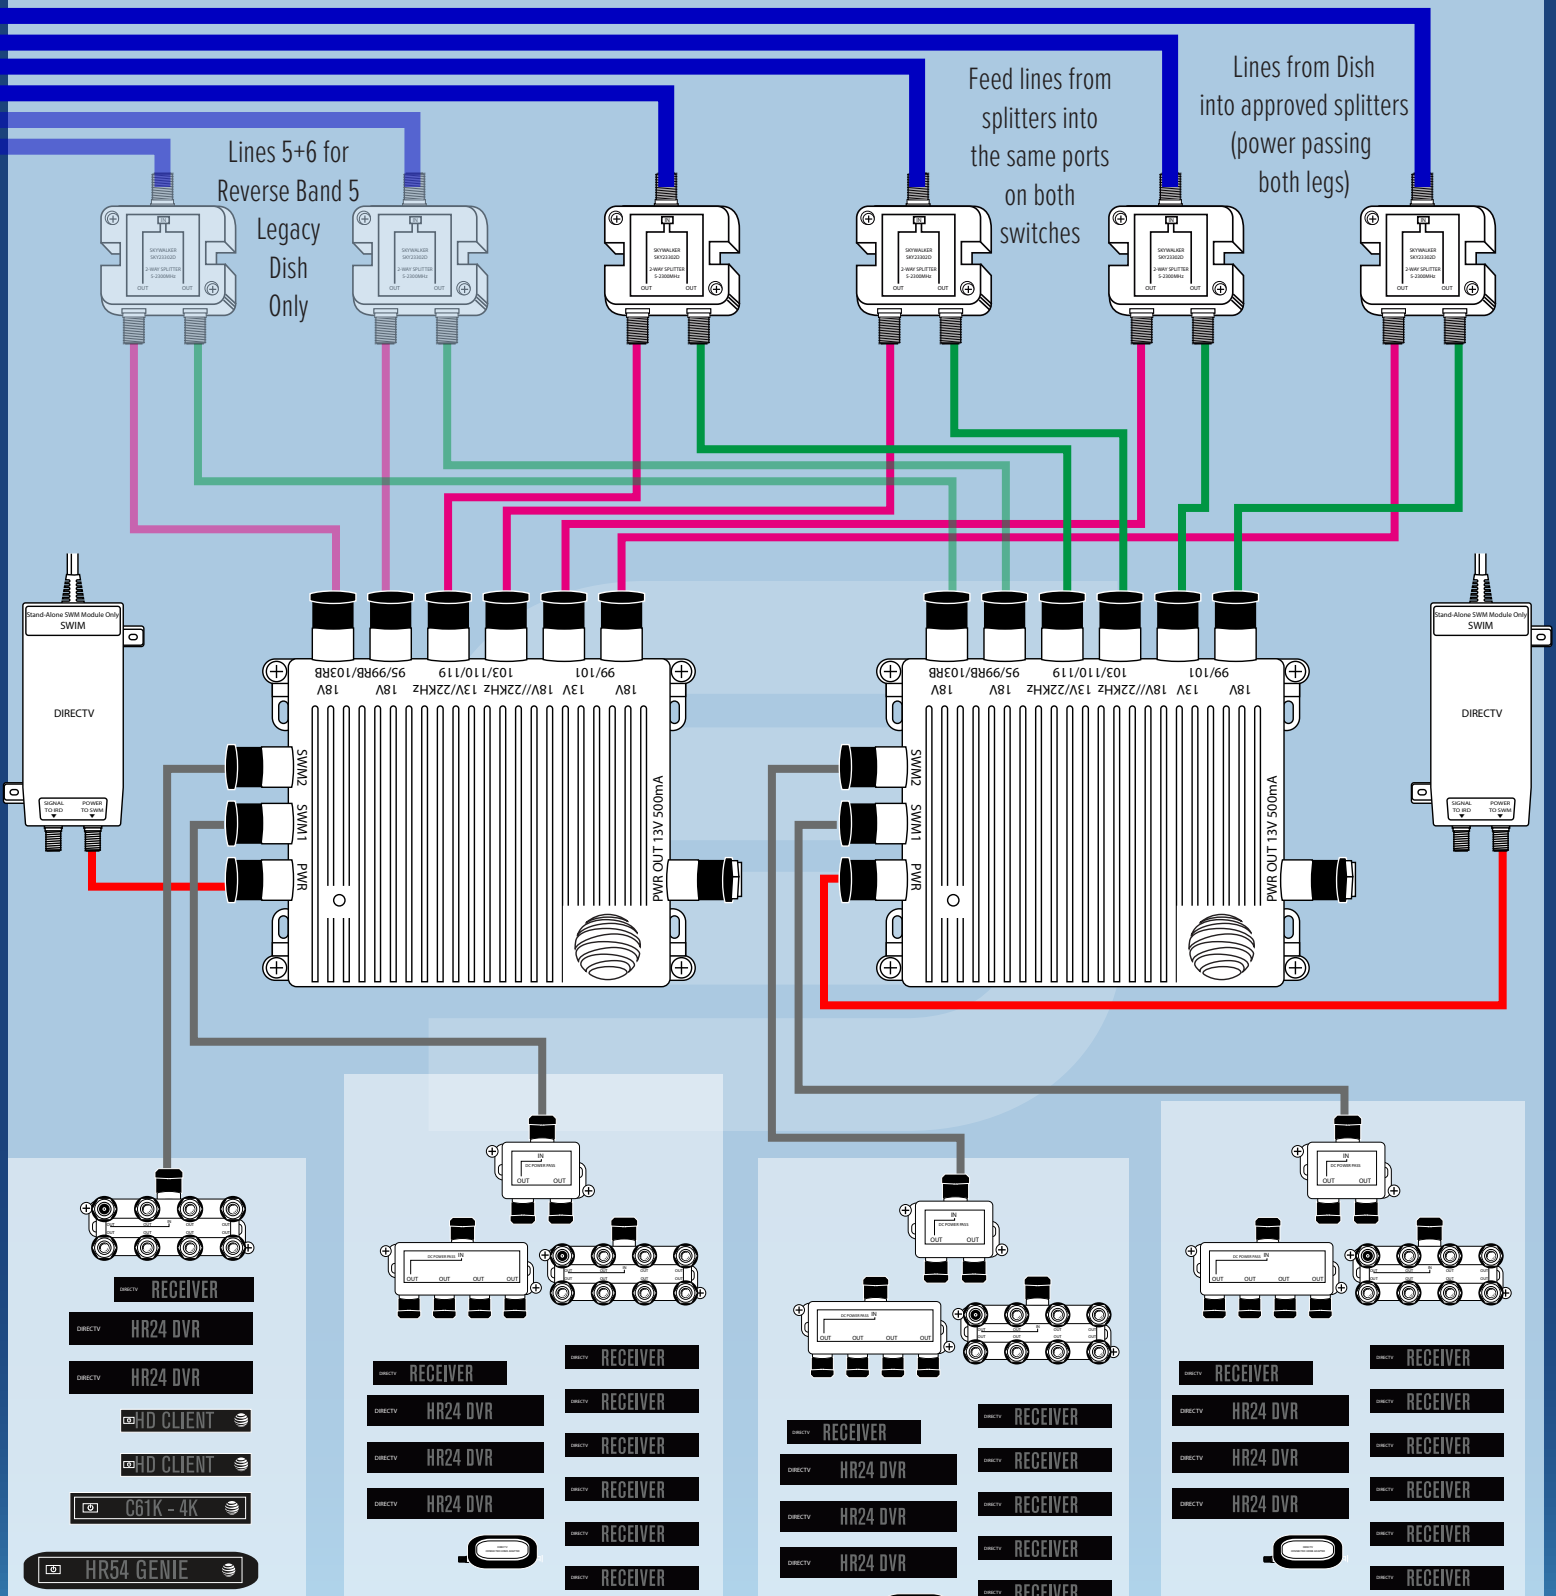

# INSTALLATION: UP TO 52 TUNERS

Lines from splitters to receivers  
and from DECAs to network switch  
omitted for clarity

APRIL, 2019