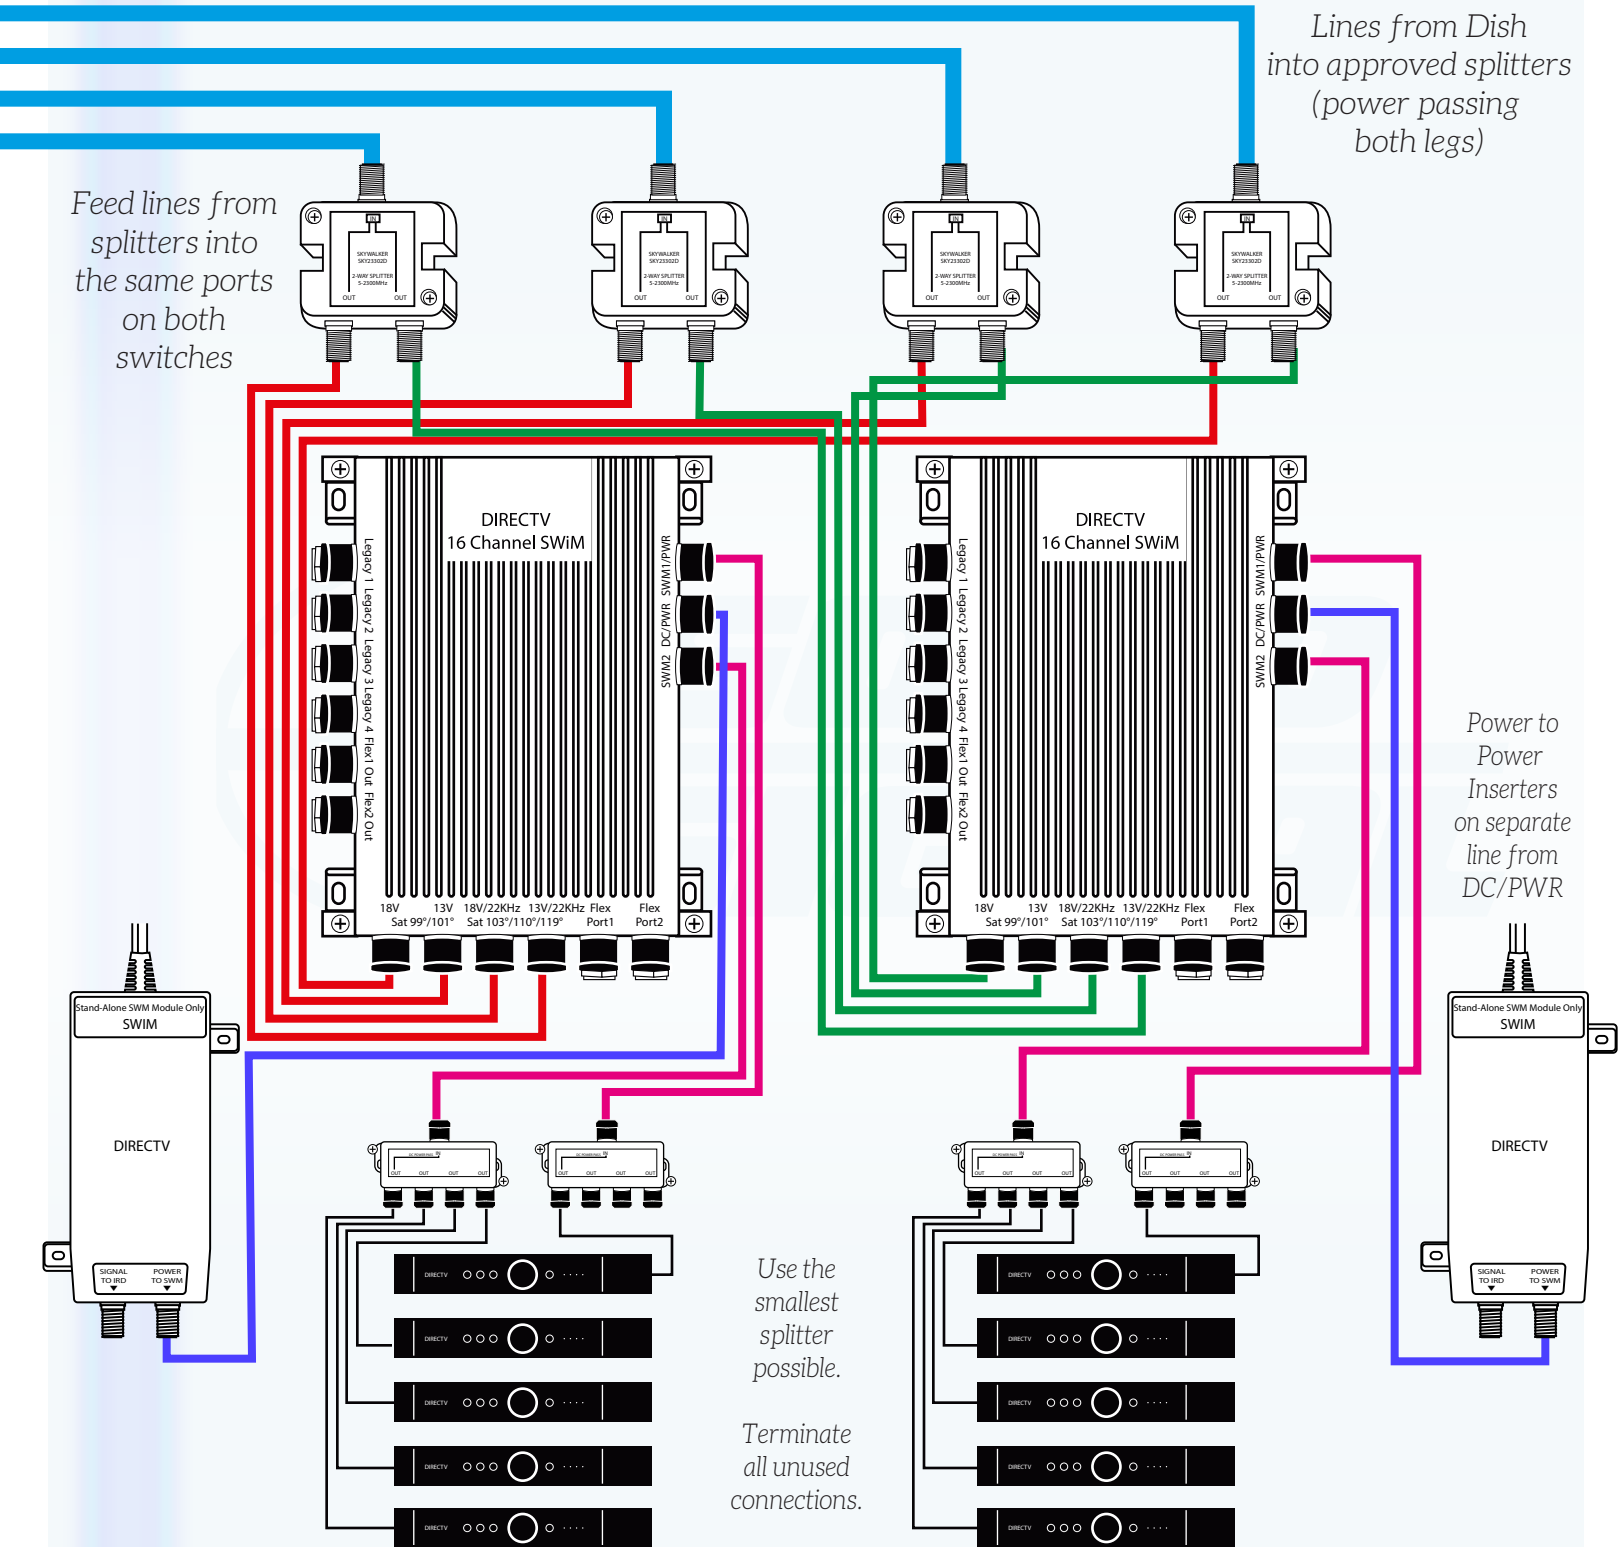

# TWO SWM-16 MULTISWITCHES

DIRECTV-Approved 32-tuner installation (some receivers not shown)

Difficulty (1 star is easiest) ☆☆☆  
 DOCUMENT DATE: July, 2014