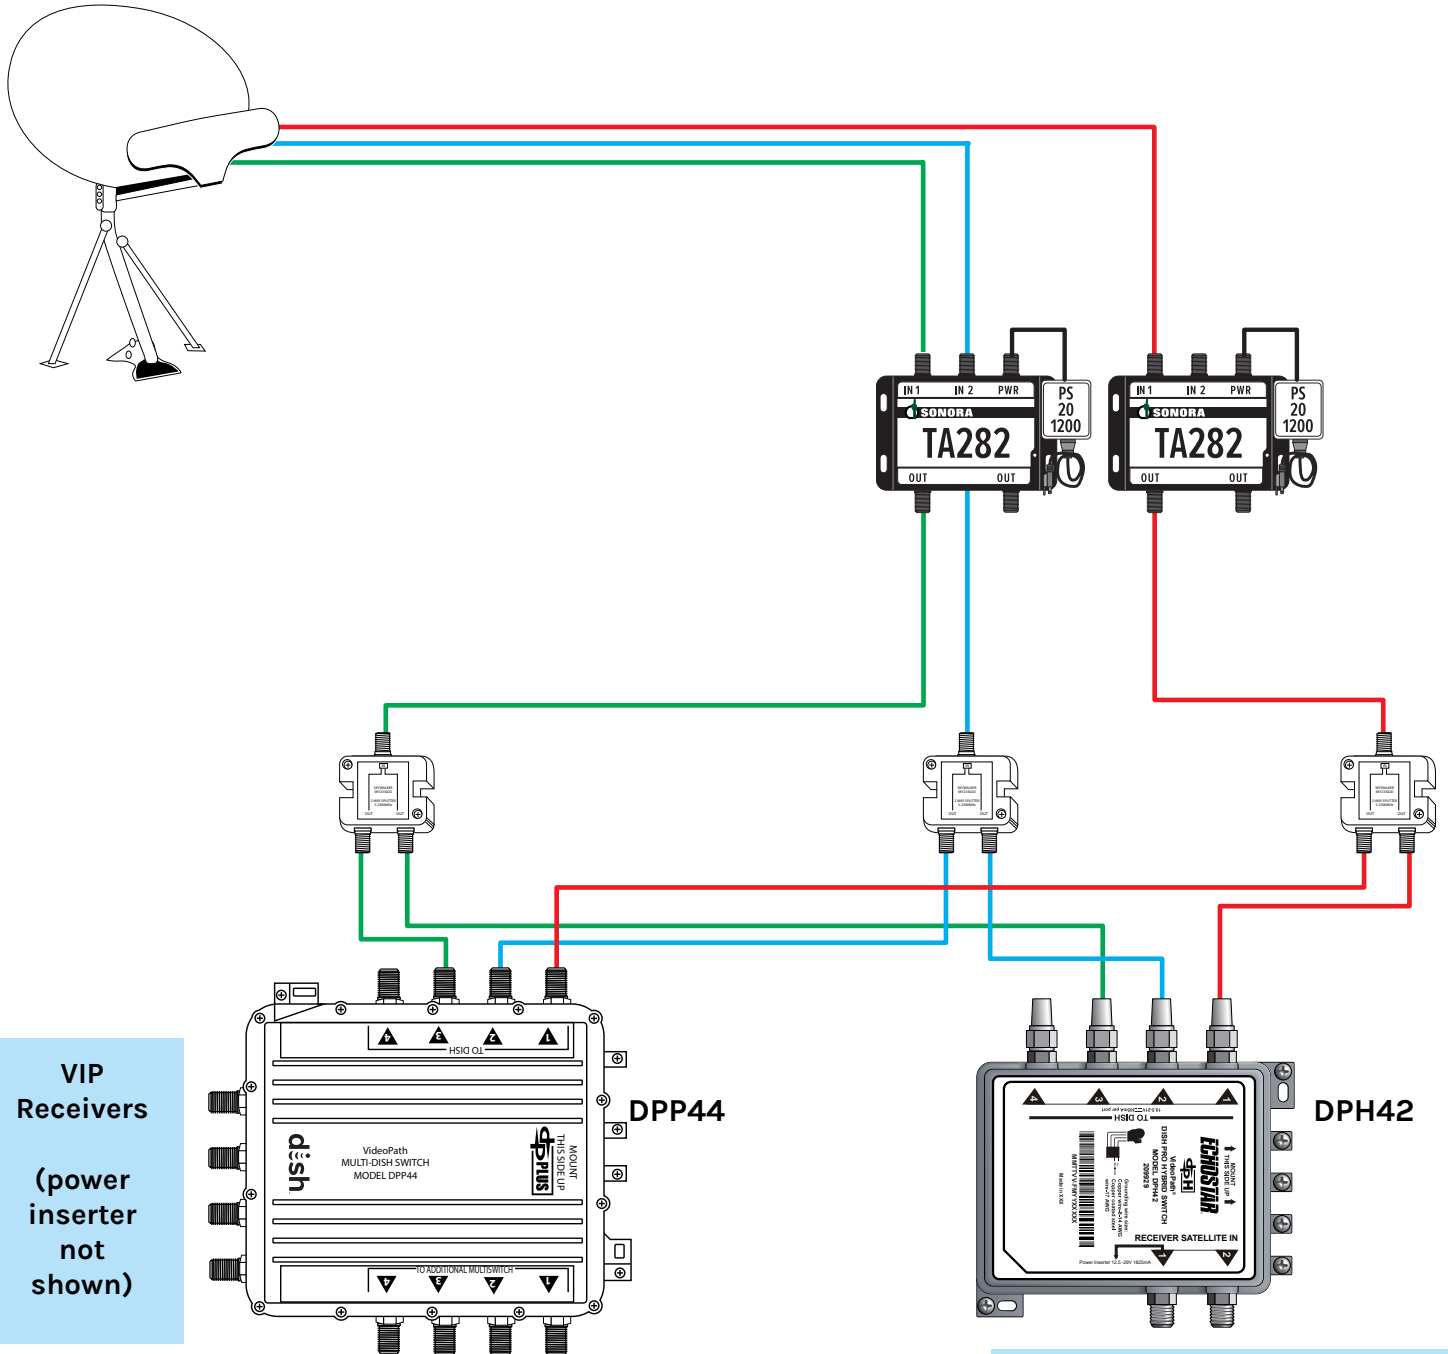

# INSTALLATION: DISH Wally and ViP receivers

VIP  
Receivers

(power  
inserter  
not  
shown)

DPP44

DPH42

Wally Receivers  
(power inserter not shown)